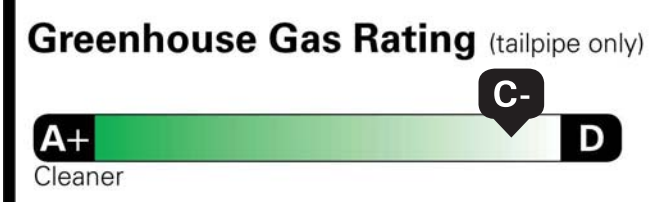

California Air Resources Board Diesel Vehicle

Environmental Performance

These ratings are not directly comparable to the U.S. EPA/DOT light-duty vehicle label ratings. For information on how to compare, please see www.arb.ca.gov/ep_label.

Protect the environment. Choose vehicles with **higher ratings**: