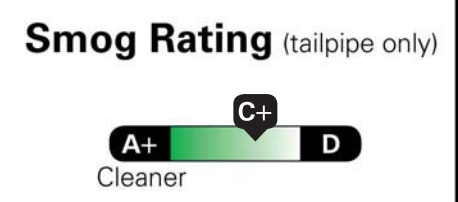

California Air Resources Board Diesel Vehicle

Environmental Performance

These ratings are not directly comparable to the U.S. EPA/DOT light-duty vehicle label ratings. For information on how to compare, please see www.arb.ca.gov/ep_label.

Protect the environment. Choose vehicles with **higher ratings**: